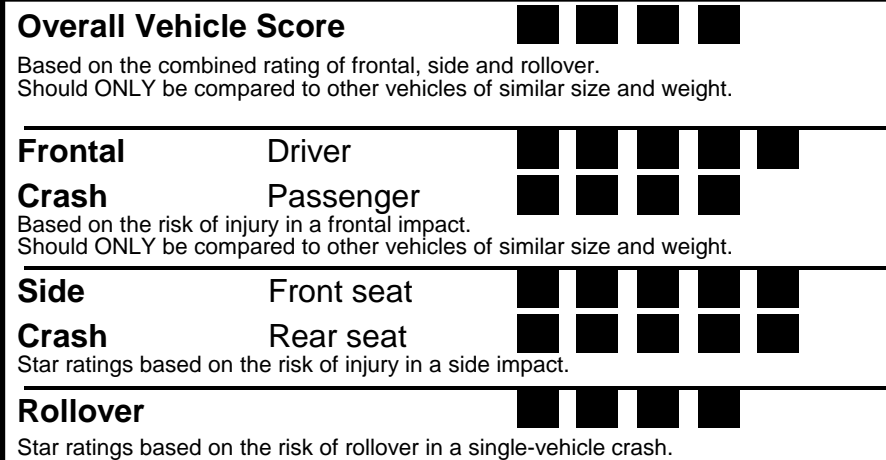

MSRP INCLUDING OPTIONS $ 21,090.00

INLAND FREIGHT AND HANDLING $ 1,325.00

TOTAL MANUFACTURER'S SUGGESTED RETAIL PRICE $ 22,415.00

TOTAL ADDITIONAL WEIGHT: 7.2

*Additional terms and conditions apply.
**Kia Connect may be currently unavailable for Model Year 2022 and newer vehicles sold or purchased in Massachusetts; please see owners.kia.com for updates on availability.
NOTE: When you purchase this vehicle, Kia America, Inc. collects personal information you provide to the dealership. For information on our collection and use of personal information and your rights, please see our Privacy Policy on www.kia.com.

Fuel Economy

30 MPG
combined city/hwy

28 MPG
city

33 MPG
highway

3.3 gallons per 100 miles

SMALL STATION WAGONS range from 25 to 120 MPG. The best vehicle rates 132 MPGe.

You save **$500**
in fuel costs over 5 years compared to the average new vehicle.

Annual fuel cost **$1,500**

Fuel Economy & Greenhouse Gas Rating (tailpipe only) Smog Rating (tailpipe only)

This vehicle emits 301 grams CO₂ per mile. The best emits 0 grams per mile (tailpipe only). Producing and distributing fuel also create emissions; learn more at fueleconomy.gov.

GOVERNMENT 5-STAR SAFETY RATINGS

Star ratings range from 1 to 5 stars ( ) with 5 being the highest.
Source: National Highway Traffic Safety Administration (NHTSA).
www.safercar.gov or 1-888-327-4236

Manufacturer's suggested retail price includes Manufacturer's recommended pre-delivery service. License and title fees, state and local taxes and other dealer installed options and accessories are not included in the manufacturer's suggested retail price.

PARTS CONTENT INFORMATION

FOR VEHICLES IN THIS CAR LINE U.S./CANADIAN PARTS CONTENT: 1 %

MAJOR SOURCES OF FOREIGN PARTS: KOREA: 90%

NOTE: PARTS CONTENT DOES NOT INCLUDE FINAL ASSEMBLY, DISTRIBUTION, OR OTHER NON-PARTS COSTS.

FOR THIS VEHICLE FINAL ASSEMBLY POINT: GWANGJU, KOREA

COUNTRY OF ORIGIN

ENGINE: KOREA

TRANSMISSION: KOREA