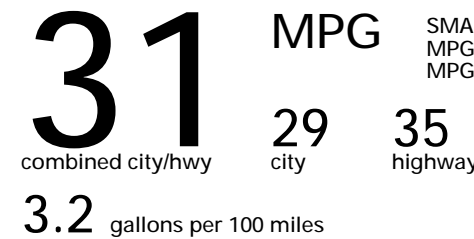

Fuel Economy

SMALL SUVS range from 14 to 129 MPG. The best vehicle rates 132 MPGe.

You save \$750
 in fuel costs over 5 years compared to the average new vehicle.

Annual fuel cost \$1,450

Fuel Economy & Greenhouse Gas Rating (tailpipe only) Smog Rating (tailpipe only)