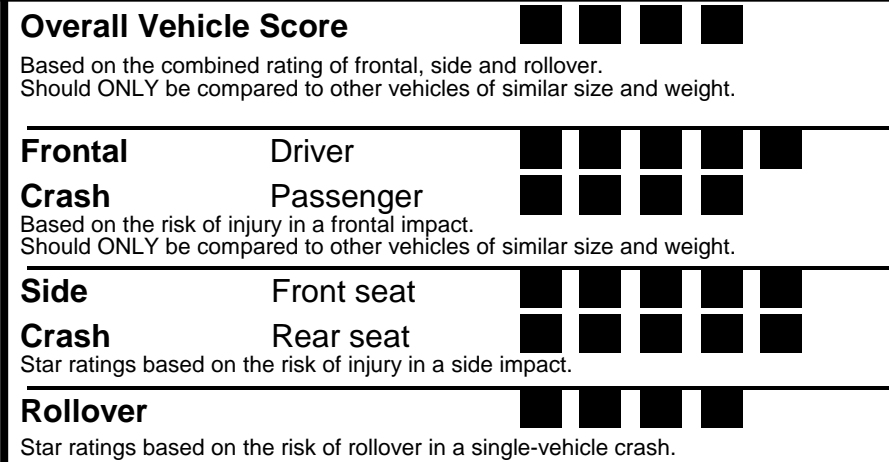

GOVERNMENT 5-STAR SAFETY RATINGS

Star ratings range from 1 to 5 stars ( ) with 5 being the highest.
Source: National Highway Traffic Safety Administration (NHTSA).
www.safercar.gov or 1-888-327-4236

Manufacturer's suggested retail price includes Manufacturer's recommended pre-delivery service. License and title fees, state and local taxes and other dealer installed options and accessories are not included in the manufacturer's suggested retail price.

PARTS CONTENT INFORMATION

FOR VEHICLES IN THIS CAR LINE U.S./CANADIAN PARTS CONTENT: 0 %

MAJOR SOURCES OF FOREIGN PARTS: KOREA: 95%

NOTE: PARTS CONTENT DOES NOT INCLUDE FINAL ASSEMBLY, DISTRIBUTION, OR OTHER NON-PARTS COSTS.

FOR THIS VEHICLE FINAL ASSEMBLY POINT: GWANGJU, KOREA

COUNTRY OF ORIGIN

ENGINE: KOREA
TRANSMISSION: KOREA